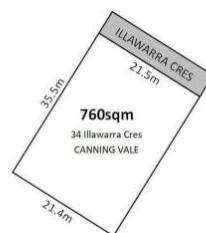

Canning Vale is bound by Warton Road to the southeast, Garden Street and Nicholson Road to the northeast, Roe Highway to the north and northwest, and Clifton and Acourt Road to the southwest.

AROUND CANNING VALE

Transperth Trains to Murdoch or Maddington stations.

Words That Describe This Property

LOCATION LOCATION LOCATION!!

METRES TO SANCTUARY

HUGE LAND

TITLED AND READY

GREEN TITLE

Location Map

Other Views

Features At A Glance

RARE SANCTUARY WATERS LAND JUST METRES FROM THE LAKE NOW AVAILABLE AND SELLING VIA OPENN NEGOTIATION ONLINE AUCTION!

Why should you buy me?

- Huge 760sqm GREEN TITLE block!
- Cul de sac location metres from Sanctuary Waters Lake
- Titled, cleared and ready to build.